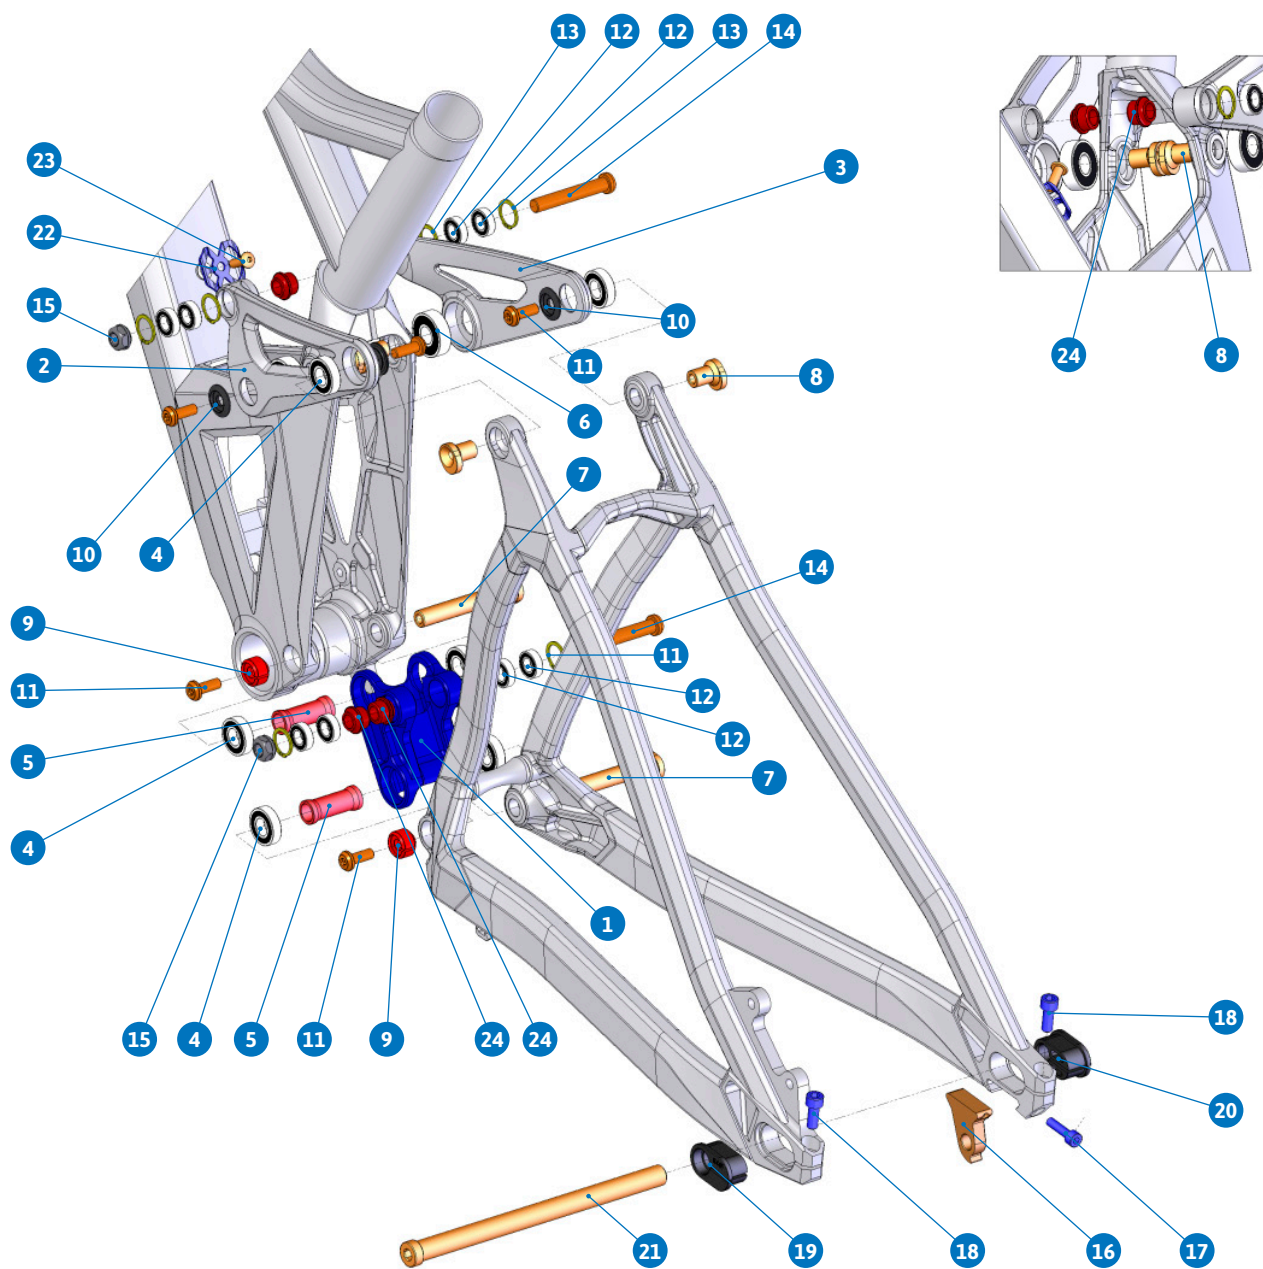

SPARE PARTS
SUMMUM

ITEM No.	DESCRIPTION	QTY.
1	LOWER LINK	1
2	UPPER LINK LEFT	1
3	UPPER LINK RIGHT	1
4	BEARING 6900-RS	6
5	SPACER D14x35	2
6	BEARING 6000-2RS	2
7	PIVOT AXLE	2
8	PIVOT AXLE	4
9	LOCK WASHER	2
10	BEARING CAP	4
11	M6X16 SCREW	6
12	BEARING 688-RS	8

ITEM No.	DESCRIPTION	QTY.
13	O-RING	6
14	SHOCK BOLT M8	2
15	BOLT NUT M8	2
16	HANGER M051	1
17	M5x20L-P SCREW BOLT	1
18	M6x15L-P SCREW BOLT	2
19	RC 440mm ADAPTOR-L	1
20	RC 440mm ADAPTOR-R	1
21	HUB AXLE	1
22	CABLE HOLDER	2
23	SCREW BOLT	2
24	SHOCK SPACER	4

PART NUMBER	DESCRIPTION	COMPONENTS
099.13103	SET 1: ZERO BEARING KIT 7	BEARING 6900-RS (x6) / BEARING 6000-2RS (x2) / BEARING 688-RS (x8)
099.13104	SET 2: SHOCK HARDWARE ZERO 7	O-RING (x6) / SHOCK SPACER (x4) / SHOCK BOLT M8 (x2) / BOLT NUT M8 (x2)
099.13105	SET 3: UPPER LINK HARDWARE KIT 10	M6X16 SCREW (x4) / PIVOT AXLE (x4) / BEARING CAP (x4)
099.13106	SET 4: LOWER LINK HARDWARE KIT 11	SPACER D14x35 (x2) / LOCK WASHER (x2) / M6X16 SCREW (x2) / PIVOT AXLE (x2)
099.13107	SET 5: HANGER KIT 8	HANGER M051 (x1) / M5x20L-P SCREW BOLT (x1)