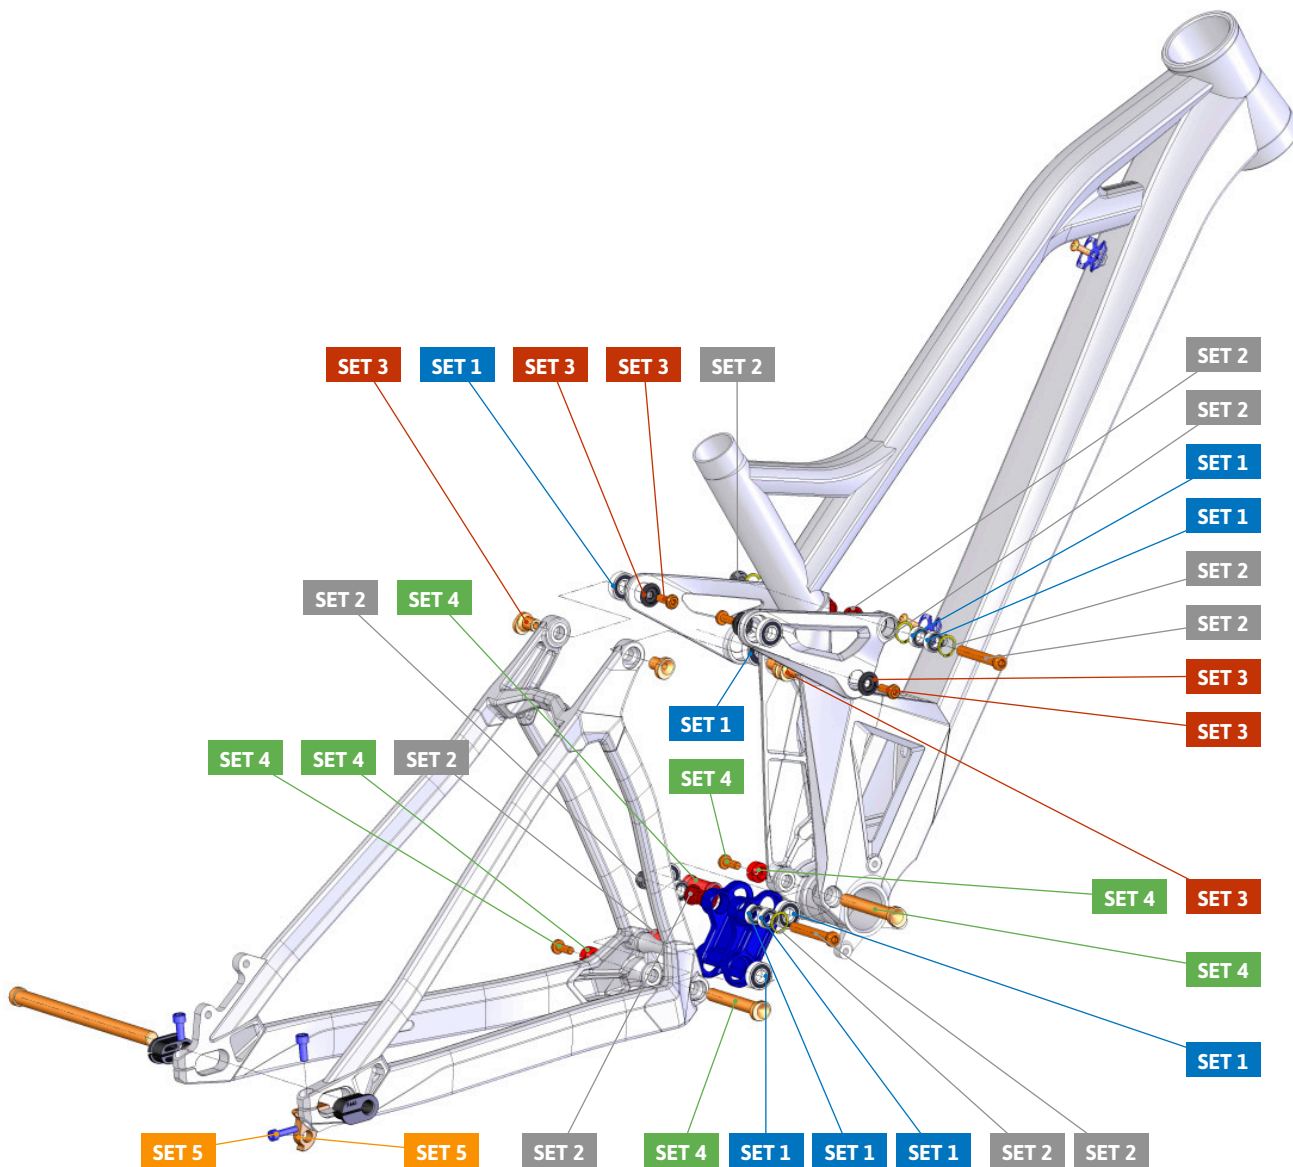

SPARE PARTS
SUMMUM

ITEM No.	DESCRIPTION	QTY.
1	LOWER LINK	1
2	UPPER LINK LEFT	1
3	UPPER LINK RIGHT	1
4	BEARING 6900-RS	6
5	SPACER D14x35	2
6	BEARING 6000-2RS	2
7	PIVOT AXLE	2
8	PIVOT AXLE	4
9	LOCK WASHER	2
10	BEARING CAP	4
11	M6X16 SCREW	6
12	BEARING 688-RS	8

ITEM No.	DESCRIPTION	QTY.
13	O-RING	6
14	SHOCK BOLT M8	2
15	BOLT NUT M8	2
16	HANGER M051	1
17	M5x20L-P SCREW BOLT	1
18	M6x15L-P SCREW BOLT	2
19	RC 440mm ADAPTOR-L	1
20	RC 440mm ADAPTOR-R	1
21	HUB AXLE	1
22	CABLE HOLDER	2
23	SCREW BOLT	2
24	SHOCK SPACER	4

PART NUMBER	DESCRIPTION	COMPONENTS
099.13103	SET 1: ZERO BEARING KIT 7	BEARING 6900-RS (x6) / BEARING 6000-2RS (x2) / BEARING 688-RS (x8)
099.13104	SET 2: SHOCK HARDWARE ZERO 7	O-RING (x6) / SHOCK SPACER (x4) / SHOCK BOLT M8 (x2) / BOLT NUT M8 (x2)
099.13105	SET 3: UPPER LINK HARDWARE KIT 10	M6X16 SCREW (x4) / PIVOT AXLE (x4) / BEARING CAP (x4)
099.13106	SET 4: LOWER LINK HARDWARE KIT 11	SPACER D14x35 (x2) / LOCK WASHER (x2) / M6X16 SCREW (x2) / PIVOT AXLE (x2)
099.13107	SET 5: HANGER KIT 8	HANGER M051 (x1) / M5x20L-P SCREW BOLT (x1)