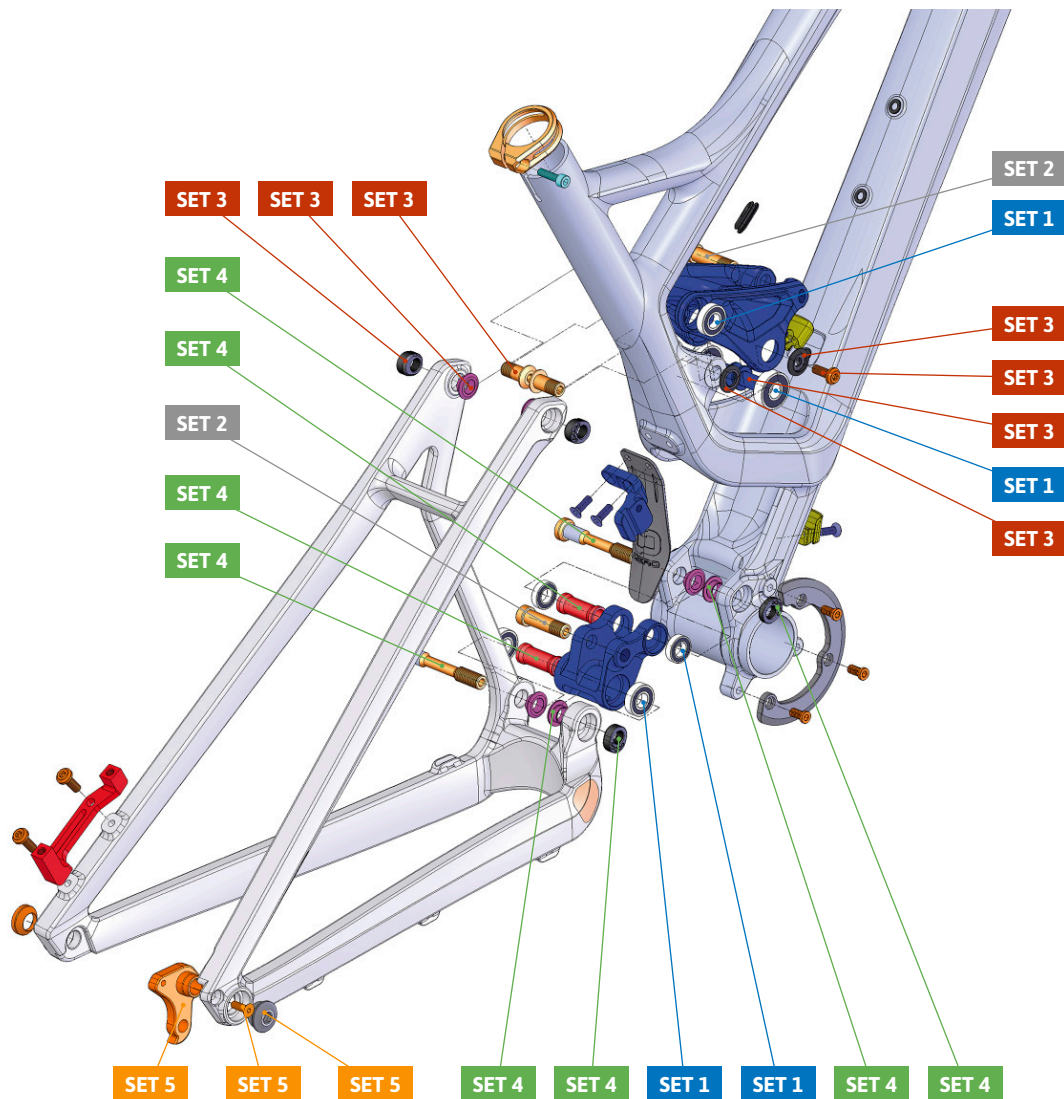

- Grease
- Sealant
- Grease + Sealant

Apply grease to the shaft,  
and sealant to the threads

ITEM No.	DESCRIPTION	QTY.	PART NUMBER	TORQUE
1	LOWER LINK	1		
2 - 3	UPPER LINK	1		
4	HANGER M056	1	SET 5	
5	HUB NUT	1	SET 5	4Nm
6	SCREW BOLT	5	SET 5	3Nm
7	WASHER	1	099.13037	
8	SPACER, 30mm	1	SET 4	
9	SPACER, 35mm	1	SET 4	
10	BEARING, 6800-2RS	2	SET 1	
11	BEARING, 6900-2RS	4	SET 1	
12	BEARING, 6000-2RS	2	SET 1	
13	WASHER, 6.3mm	6	SET 3/4	
14	PIVOT AXLE	1	SET 4	11Nm
15	PIVOT AXLE	1	SET 4	11Nm
16	PIVOT AXLE	2	SET 3	5Nm
17	AXLE NUT	1	SET 4	

ITEM No.	DESCRIPTION	QTY.	PART NUMBER	TORQUE
18	AXLE NUT	3	SET 4	
19	WASHER, 2MM	2	SET 3	
20	PIVOT AXLE	2	SET 3	
21	BEARING CAP	2	SET 3	
22	SCREW	4	SET 3	8Nm
23	SLEEVE BOLT	2	SET 2	8Nm
24	BB-PLATE	1	099.15011	
25	SCREW BOLT	3		5Nm
26	CABLE HOLDER	2	099.15012	
27	SEAT CLAMP, 34,9	1	099.15013	
28	SCREW BOLT, M5X20	1		5Nm
29	CABLE GUIDE	2	989.13010	
30	DISC MOUNT	1	099.15014	
31	SHOCK FENDER	1	099.15001	
32	FD HOLDER	1	099.15000	