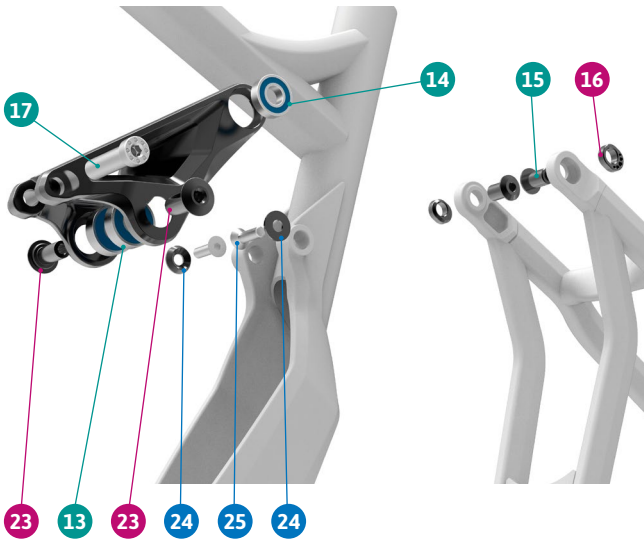

ITEM No.	DESCRIPTION	QTY.	PART NUMBER	TORQUE
1	FRONT TRIANGLE	1		
2	REAR TRIANGLE	1		
3	LOWER LINK	1		
4	UPPER LINK, LEFT	1		
5	UPPER LINK, RIGHT	1		
6	BEARING, 12X24X6	4	SET1	
7	SPACER, 27MM	2	SET4	
8	SPACER, 3MM	4	SET4	
9	PIVOT AXLE, 70.5MM	1	SET4	8Nm
10	TAPER NUT	2	SET4	
11	SPACER	2	SET4	
12	SCREW BOLT	2	SET4	10Nm
13	BEARING, 10x26x8	2	SET1	
14	BEARING, 10x22x6	2	SET1	
15	PIVOT AXLE	2	SET3	11Nm
16	AXLE NUT	2	SET3	
17	SLEEVE BOLT	2	SET2	12Nm
18	HANGER	1	SET5	
19	HANGER NUT	1	SET5	4Nm

ITEM No.	DESCRIPTION	QTY.	PART NUMBER	TORQUE
20	MOTOR COVER	1	099.16013	
21	SCREW BOLT	2		3Nm
22	SCREW BOLT	2		4Nm
23	PIVOT AXLE	2	SET3	10Nm
24	BEARING CAP	2	SET3	
25	SCREW BOLT	2		
26	CABLE RUBBER	4	989.13010	
27	SPACER	2		
28	RUBBER PIECE	1	099.16014	
29	RIGHT SIDE COVER	1	099.16017	
30	SCREW BOLT	3		3Nm
31	PIVOT AXLE, 70.5MM	1	SET4	8Nm
32	PULLEY	1	SET 6	
33	BEARING, 28X15X7	1	SET 6	
34	C-RING	1	SET 6	
35	TAPER SPACER	1	SET 6	
36	SCREW BOLT	1	SET 6	8Nm
37	SPACER	1	SET 6	

**DETAIL 01**

**SET 1**  
ZERO BEARING KIT 12

**SET 2**  
SHOCK HARDWARE ZERO 1

**DETAIL 02**

**SET 3**  
UPPER LINK KIT 18

**SET 4**  
LOWER LINK KIT 22

**SET 5**  
HANGER M067

**SET 6**  
PULLEY KIT

PART NUMBER	DESCRIPTION	COMPONENTS
099.16111	SET 1: ZERO BEARING KIT 12	BEARING, 12X24X6 (x4) / BEARING, 10x26x8 (x2) / BEARING, 10x22x6 (x2)
099.12002	SET 2: SHOCK HARDWARE ZERO 1	SLEEVE BOLT (x2)
099.16112	SET 3: UPPER LINK KIT 18	PIVOT AXLE (x2) / AXLE NUT (x2) / PIVOT AXLE (x2) / BEARING CAP (x2) / SCREW BOLT (x2)
099.18112	SET 4: LOWER LINK KIT 22	SPACER, 27MM (x2) / SPACER, 3MM (x4) / PIVOT AXLE, 70.5MM (x1) / TAPER NUT (x2) / SPACER (x2) / SCREW BOLT (x2) / PIVOT AXLE, 70.5MM (x1)
099.00054	SET 5: HANGER M067	HANGER (x1), HANGER NUT (x1)
099.17110	SET 6: PULLEY KIT	SCREW FOR PULLEY (x1) / PULLEY 7075-T6 ANODIZED BLACK (x1) / SCREW (x1) / BEARING (x1) / C CLIP (x1) / WASHER (x1)