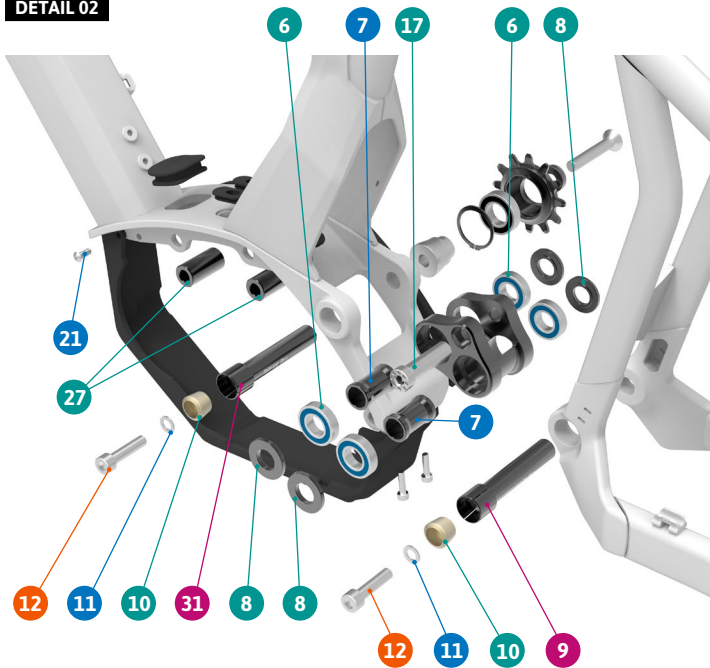

ITEM No.	DESCRIPTION	QTY.	PART NUMBER	TORQUE
1	FRONT TRIANGLE	1		
2	REAR TRIANGLE	1		
3	LOWER LINK	1		
4	UPPER LINK, LEFT	1		
5	UPPER LINK, RIGHT	1		
6	BEARING, 12X24X6	4	SET1	
7	SPACER, 27MM	2	SET4	
8	SPACER, 3MM	4	SET4	
9	PIVOT AXLE, 70.5MM	1	SET4	8Nm
10	TAPER NUT	2	SET4	
11	SPACER	2	SET4	
12	SCREW BOLT	2	SET4	10Nm
13	BEARING, 10x26x8	2	SET1	
14	BEARING, 10x22x6	2	SET1	
15	PIVOT AXLE	2	SET3	11Nm
16	AXLE NUT	2	SET3	
17	SLEEVE BOLT	2	SET2	12Nm
18	HANGER	1	SET5	
19	HANGER NUT	1	SET5	4Nm

ITEM No.	DESCRIPTION	QTY.	PART NUMBER	TORQUE
20	MOTOR COVER	1	099.16013	
21	SCREW BOLT	2		3Nm
22	SCREW BOLT	2		4Nm
23	PIVOT AXLE	2	SET3	10Nm
24	BEARING CAP	2	SET3	
25	SCREW BOLT	2		
26	CABLE RUBBER	4	989.13010	
27	SPACER	2		
28	RUBBER PIECE	1	099.16014	
29	RIGHT SIDE COVER	1	099.16017	
30	SCREW BOLT	3		3Nm
31	PIVOT AXLE, 70.5MM	1	SET4	8Nm
32	PULLEY	1	SET 6	
33	BEARING, 28X15X7	1	SET 6	
34	C-RING	1	SET 6	
35	TAPER SPACER	1	SET 6	
36	SCREW BOLT	1	SET 6	8Nm
37	SPACER	1	SET 6	

**DETAIL 01**

**SET 1**  
ZERO BEARING KIT 12

**SET 2**  
SHOCK HARDWARE ZERO 1

**DETAIL 02**

**SET 3**  
UPPER LINK KIT 18

**SET 4**  
LOWER LINK KIT 22

**SET 5**  
HANGER M067

**SET 6**  
PULLEY KIT

PART NUMBER	DESCRIPTION	COMPONENTS
099.16111	SET 1: ZERO BEARING KIT 12	BEARING, 12X24X6 (x4) / BEARING, 10x26x8 (x2) / BEARING, 10x22x6 (x2)
099.12002	SET 2: SHOCK HARDWARE ZERO 1	SLEEVE BOLT (x2)
099.16112	SET 3: UPPER LINK KIT 18	PIVOT AXLE (x2) / AXLE NUT (x2) / PIVOT AXLE (x2) / BEARING CAP (x2) / SCREW BOLT (x2)
099.18112	SET 4: LOWER LINK KIT 22	SPACER, 27MM (x2) / SPACER, 3MM (x4) / PIVOT AXLE, 70.5MM (x1) / TAPER NUT (x2) / SPACER (x2) / SCREW BOLT (x2) / PIVOT AXLE, 70.5MM (x1)
099.00054	SET 5: HANGER M067	HANGER (x1), HANGER NUT (x1)
099.17110	SET 6: PULLEY KIT	SCREW FOR PULLEY (x1) / PULLEY 7075-T6 ANODIZED BLACK (x1) / SCREW (x1) / BEARING (x1) / C CLIP (x1) / WASHER (x1)