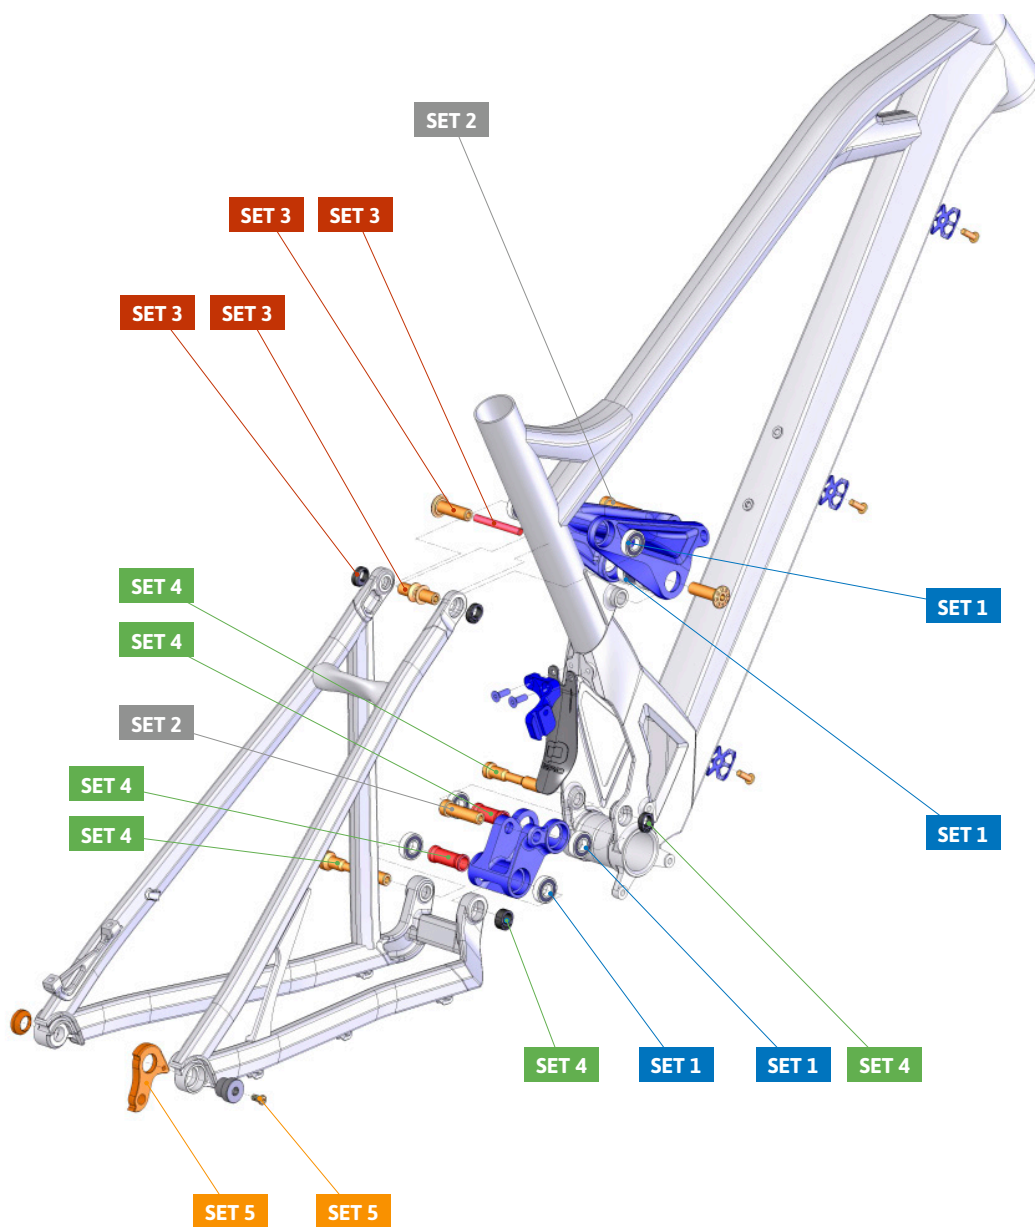

ITEM No.	DESCRIPTION	QTY.
1 - 2	UPPER LINK	1
3	LOWER LINK	1
4	SPACER D14x35	1
5	SPACER D14x32	1
6	BEARING 6900-2RS	6
7	BEARING 6000-2RS	2
8	PIVOT AXLE M10x63	1
9	PIVOT AXLE M10x55	1
10	AXLE NUT M10x8.85	1
11	PIVOT AXLE M10x15	2
12	AXLE NUT M10x5.75	3
13	SCREW AXLE M6x40	1

ITEM No.	DESCRIPTION	QTY.
14	PIVOT AXLE D10x32	2
15	BOLT M10x36	2
16	FD HOLDER	1
17	M062 HANGER	1
18	SCREW BOLT	1
19	WASHER	1
20	HUB NUT	1
21	CABLE HOLDER	3
22	SCREW BOLT M5x15L-R-S	3
23	SHOCK FENDER	1
24	SCREW BOLT M5x15L-M	2

SET 1

ZERO BEARING KIT

SET 2

SHOCK HARDWARE ZERO 1

SET 3

UPPER LINK KIT 1

SET 4

LOWER LINK KIT 10

SET 5

HANGER KIT 12

SET 6

HANGER KIT 10

PART NUMBER	DESCRIPTION	COMPONENTS
099.12001	SET 1: ZERO BEARING KIT	BEARING 6900-RS (x6) / BEARING 6000-2RS (x2)
099.12002	SET 2: SHOCK HARDWARE ZERO 1	BOLT M10x36 (x2)
099.12003	SET 3: UPPER LINK KIT 1	SCREW AXLE M6x40 (x1) / PIVOT AXLE M10x15 (x2) / PIVOT AXLE D10x32 (x2) / AXLE NUT M10x5,75 (x2)
099.13102	SET 4: LOWER LINK KIT 10	PIVOT AXLE M10x63 (x1) / AXLE NUT M10x8.85 (x1) / AXLE NUT M10x5,75 (x1) / SPACER D14x35 (x1) / SPACER D14x32 (x1) / PIVOT AXLE M10x55 (x1)
099.14101	SET 5: HANGER KIT 12*	M062 HANGER (x1) / SCREW BOLT (x1)
099.13109	SET 6: HANGER KIT 10**	M053 HANGER (x1) / M4x8L-M SCREW BOLTS (x2)
099.14000	SHOCK FENDER 2014	
099.14001	FD HOLDER DUNE FOXY 2014	