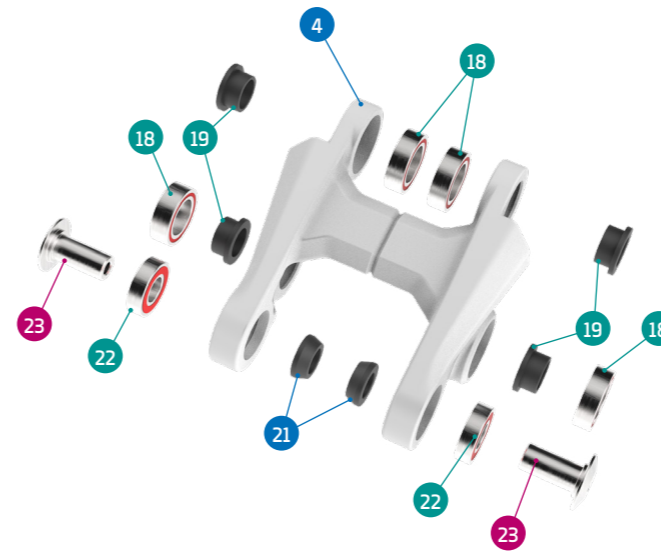

DETAIL 01

DETAIL 02