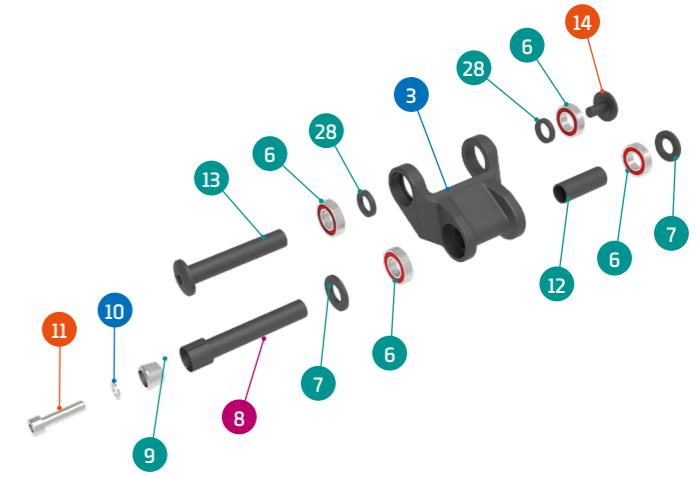

- Grease
- Threadlocker
- Grease + Threadlocker

Apply grease to the shaft, and locker to the threads

ITEM No.	DESCRIPTION	QTY.	PART NUMBER	TORQUE
1	FRONT TRIANGLE	1		
2	REAR TRIANGLE	1		
3	LOWER LINK	1	099.24043	
4	UPPER LINK	1	099.24044	
5	SHOCK DIRT SHIELD	1	SET 5	
6	BEARING, 12X24X6 (6901-2RS)	4	SET 1	
7	SPACER, 3MM	2	SET 4	
8	PIVOT AXLE, 80MM	1	SET 4	12Nm
9	TAPER NUT	1	SET 4	
10	SPACER BOLT, 6X10X1t	1	SET 4	
11	SCREW BOLT	1	SET 4	8Nm
12	LOWER LINK BEARING SLEEVE	1	SET 4	
13	LOWER LINKFRONT BOLT FEMALE	1	SET 4	
14	LOWER LINK FRONT BOLT MALE	1	SET 4	15Nm
15	SHOCK BOLT THREADED NUT	1	SET 2	
16	SHOCK BOLT	1	SET 2	12Nm

ITEM No.	DESCRIPTION	QTY.	PART NUMBER	TORQUE
17	SCREW BOLT, M3x7L-M	2	SET 5	3Nm
18	BEARING, 15X24X7 (3802-2RS)	4	SET 1	
19	BEARING TOP HAT WASHER	4	SET 3	
20	BLIND PIVOT BOLT	4	SET 3	13Nm
21	TRUNNION SPACER	2	SET 2	
22	BEARING, 10X22X6 (6900-2RS)	2	SET 1	
23	TRUNNION BOLT	2	SET 2	12Nm
24	CABLE RUBBER LARGE	2	099.21022	
25	CABLE RUBBER SMALL	2	099.24041	
26	HANGER	1	SRAM UDH	
27	BATTERY COVER	1	099.24045	
28	WASHER, 12x18x3t	2	SET 4	
29	REAR AXLE	1	112.90030	12Nm
30	CHAIN PROTECTOR	1	099.24047	
31	BOTTLE CAGE BOLT, M5x12	2		

DETAIL 02

SET 1	SET 2	SET 3	SET 4	SET 5
ZERO BEARING KIT 28	SHOCK HARDWARE KIT 20	UPPER LINK KIT 33	LOWER LINK KIT 34	FENDER SET